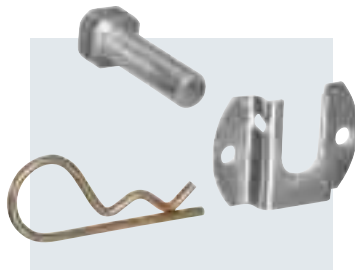

Tubo avvolgitore
Blind roller

Barra in acciaio verniciata 60x40 mm
60x40 mm painted steel square bar

Calotta in nylon con perno tondo
Nylon cap with round pin

Rollerbat
Rollerbat

Calotta in nylon con foro
Nylon cap with hole

Calotta in nylon ø 35 mm con perno tondo 6x14
Ø 35 mm nylon cap with 6x14 round pin

Barra quadra
Square bar

Calotta in nylon con perno quadro
Nylon cap with square pin

Calotta in nylon ø 35 mm con perno quadro 7x7
Ø 35 mm nylon cap with 7x7 square pin

Piastrina con perno
Plate with pin

Piastrina molla assemblata
Assembled spring plate

Arganello coppia conica
Double conic reduction winch

Piastrina omega con perno estraibile e coppia
Plate with ejecting pin and lockpin