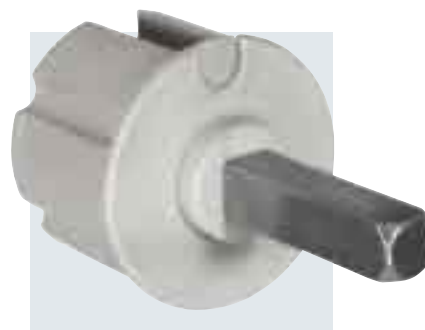

Tubo avvolgitore
Blind roller

Barra in acciaio verniciata 60x40 mm
60x40 mm painted steel square bar

Calotta in nylon con perno tondo
Nylon cap with round pin

Rollerbat
Rollerbat

Calotta in nylon con foro
Nylon cap with hole

Calotta in nylon ø 35 mm con perno tondo 6x14
Ø 35 mm nylon cap with 6x14 round pin

Barra quadra
Square bar

Calotta in nylon con perno quadro
Nylon cap with square pin

Calotta in nylon ø 35 mm con perno quadro 7x7
Ø 35 mm nylon cap with 7x7 square pin

Piastrina con perno
Plate with pin

Piastrina molla assemblata
Assembled spring plate

Arganello coppia conica
Double conic reduction winch

Piastrina omega con perno estraibile e coppia
Plate with ejecting pin and lockpin